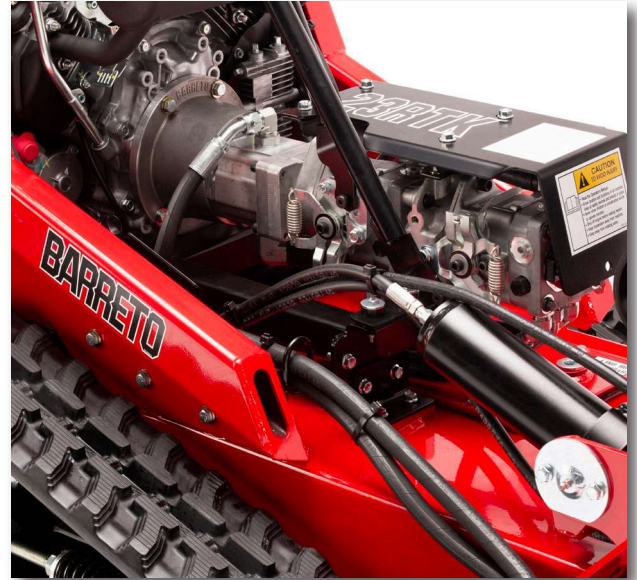

## DESIGN

The RTK Stand-on Track Trencher features a fixed platform, and with engine options of 20 or 23hp, it attacks the ground and the job with the power to meet the challenge. Trenching up to 48" deep and 6" wide, this trencher will take on anything that is thrown at it. The RTK trencher features a 7.1" wide track that creates 235 square inches of footprint on each side of the machine. This gives outstanding traction on wet soil, clay, sand, or steep terrain while softening the impact on any existing landscaping. The track absorbs most of the impact caused by rocks, roots, or other obstructions in the soil. The RTK features a weight advantage that improves traction, reduces impact on the operator, and provides stability. All models feature electric start. Refilling trenches is simple with the optional backfill blade attachment